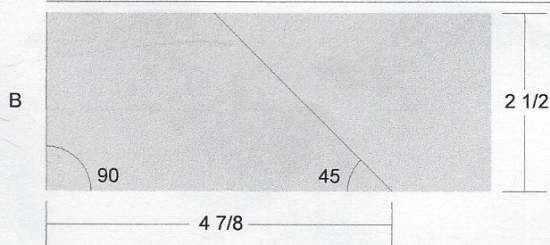

Tessellating Stars

Key Block (1/5 actual size)

Cutting Diagrams

Patch Count

4 patches

4 patches

- 2.5" strips for each fabric, WOF plus a little.
- Fabric: dark blue night sky for background.
- bright "light" fabric for stars: yellows, whites.