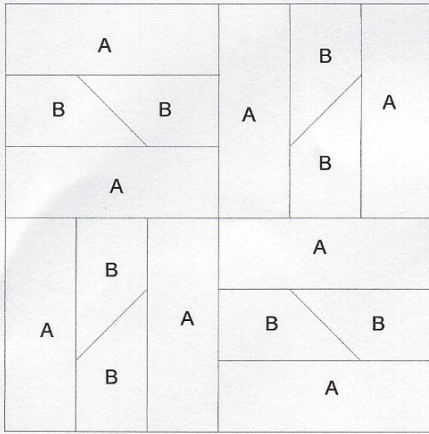

Tessellating Stars

Key Block (1/5 actual size)

Cutting Diagrams

Patch Count

4 patches

4 patches

- 2.5" strips for each fabric, WOF plus a little.
- Fabric: dark blue night sky for background.
- bright "light" fabric for stars: yellows, whites.